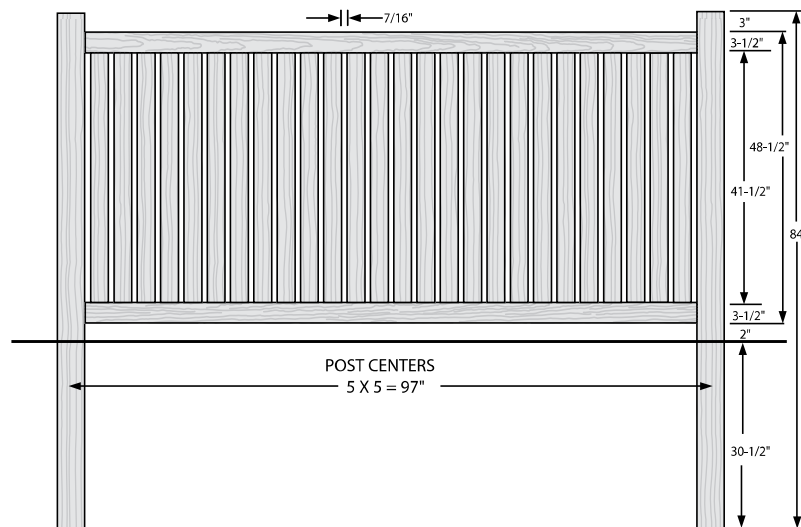

FENCE PANEL

MATERIAL PER SECTION

QTY	ITEM	DIMENSION
1	Routed Top Rail with Steel	2" x 4" x 95½"
1	Routed Bottom Rail with Steel	2" x 4" x 95½"
26	Picket	7/8" x 3" x 48"

RAIL PROFILE

1¼" x 3½"