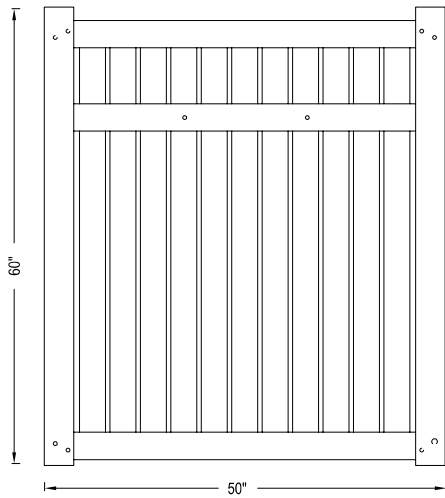

DESCRIPTION	WEATHERED BLEND		SIERRA BLEND		BRAZILIAN BLEND		ARCTIC BLEND	
	QTY	SKU	QTY	SKU	QTY	SKU	QTY	SKU
5' x 8' Folly Semi-Private 3" Panel (60"H)		630900		630277		631500		630924
5" x 5" x 96" Corner Post		630848		630298		631523		630886
5" x 5" x 96" Line Post		631036		630299		631526		631034
5" x 5" x 96" End Post		630849		630300		631529		630887
5" x 5" Flat Top Post Cap		410869		410868		410865		410863
5" x 5" New England Post Cap		410880		410879		410875		410872
5' Folly Semi-Private 3" Gate Kit		630843		630292		631594		630881
5' x 50" Folly Semi-Private 3" Gate		630903		630286		631621		630927

WALK GATE