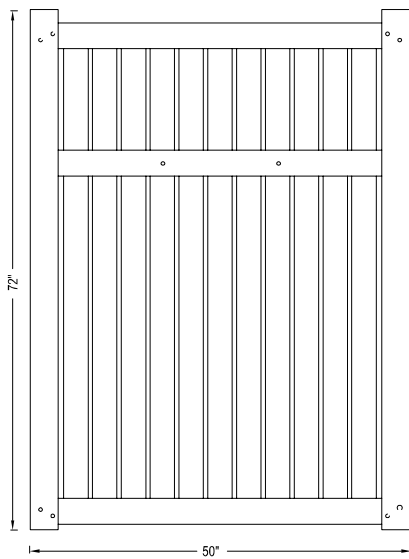

PREMIUM | 6' X 8' FOLLY

SEMI-PRIVATE 3"

DESCRIPTION	WEATHERED BLEND		SIERRA BLEND		BRAZILIAN BLEND		ARCTIC BLEND	
	QTY	SKU	QTY	SKU	QTY	SKU	QTY	SKU
6' x 8' Folly Semi-Private 3" Panel (72"H)		630901		630278		631501		630925
5" x 5" x 107" Corner Post		630851		630302		631535		630889
5" x 5" x 107" Line Post		631039		630303		631538		631037
5" x 5" x 107" End Post		630852		630304		631541		630890
5" x 5" Flat Top Post Cap		410869		410868		410865		410863
5" x 5" New England Post Cap		410880		410879		410875		410872
6' Folly Semi-Private 3" Gate Kit		630844		630293		631597		630882
6' x 50" Folly Semi-Private 3" Gate		630904		630287		631624		630928

WALK GATE