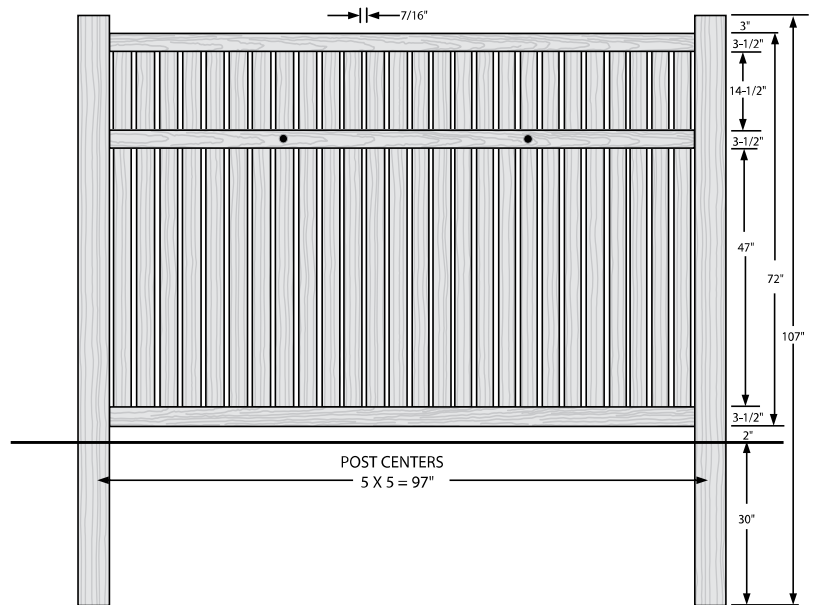

FENCE PANEL

MATERIAL PER SECTION

QTY	ITEM	DIMENSION
1	Routed Top Rail with Steel	2" x 4" x 95½"
1	Routed Bottom Rail with Steel	2" x 4" x 95½"
1	Routed Mid Rail	2" x 4" x 95½"
26	Pickets	¾" x 3" x 71⅙"

RAIL PROFILE

1¼" x 3½"