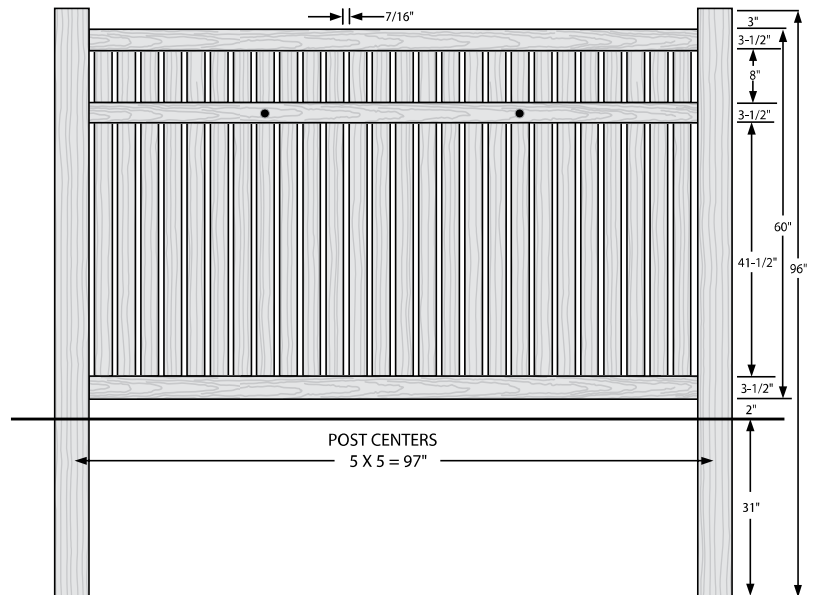

## RAIL PROFILE

1¼" x 3½"

DESCRIPTION	WEATHERED BLEND		SIERRA BLEND		BRAZILIAN BLEND		ARCTIC BLEND	
	QTY	SKU	QTY	SKU	QTY	SKU	QTY	SKU
5' x 8' Folly Semi-Private 3" Panel (60"H)		630900		630277		631500		630924
5" x 5" x 96" Corner Post		630848		630298		631523		630886
5" x 5" x 96" Line Post		631036		630299		631526		631034
5" x 5" x 96" End Post		630849		630300		631529		630887
5" x 5" Flat Top Post Cap		410869		410868		410865		410863
5" x 5" New England Post Cap		410880		410879		410875		410872
5' Folly Semi-Private 3" Gate Kit		630843		630292		631594		630881
5' x 50" Folly Semi-Private 3" Gate		630903		630286		631621		630927

**WALK GATE**

**FENCE PANEL**

**MATERIAL PER SECTION**

QTY	ITEM	DIMENSION
1	Routed Top Rail with Steel	2" x 4" x 95½"
1	Routed Bottom Rail with Steel	2" x 4" x 95½"
1	Routed Mid Rail	2" x 4" x 95½"
26	Pickets	¾" x 3" x 59¾"